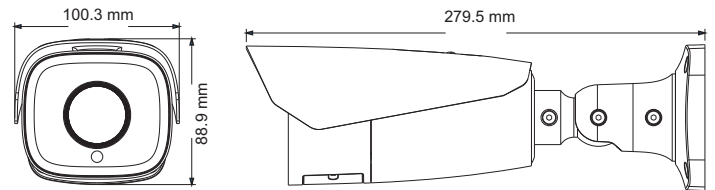

PoE	Yes
IR Distance	50 ~ 70 m
Ingress Protection	IP67
Others	
Power Supply	DC12V/PoE
Power Consumption	< 13W
Operating Environment	- 30 °C ~ 60 °C (-22°F~140°F) Humidity: less than 95 % (non-condensing)
Dimensions (mm)	279.5 × 100.3 × 88.9
Weight (net)	Approx. 1.04KG
Installation	Ceiling mounting; Wall mounting

DIMENSIONS